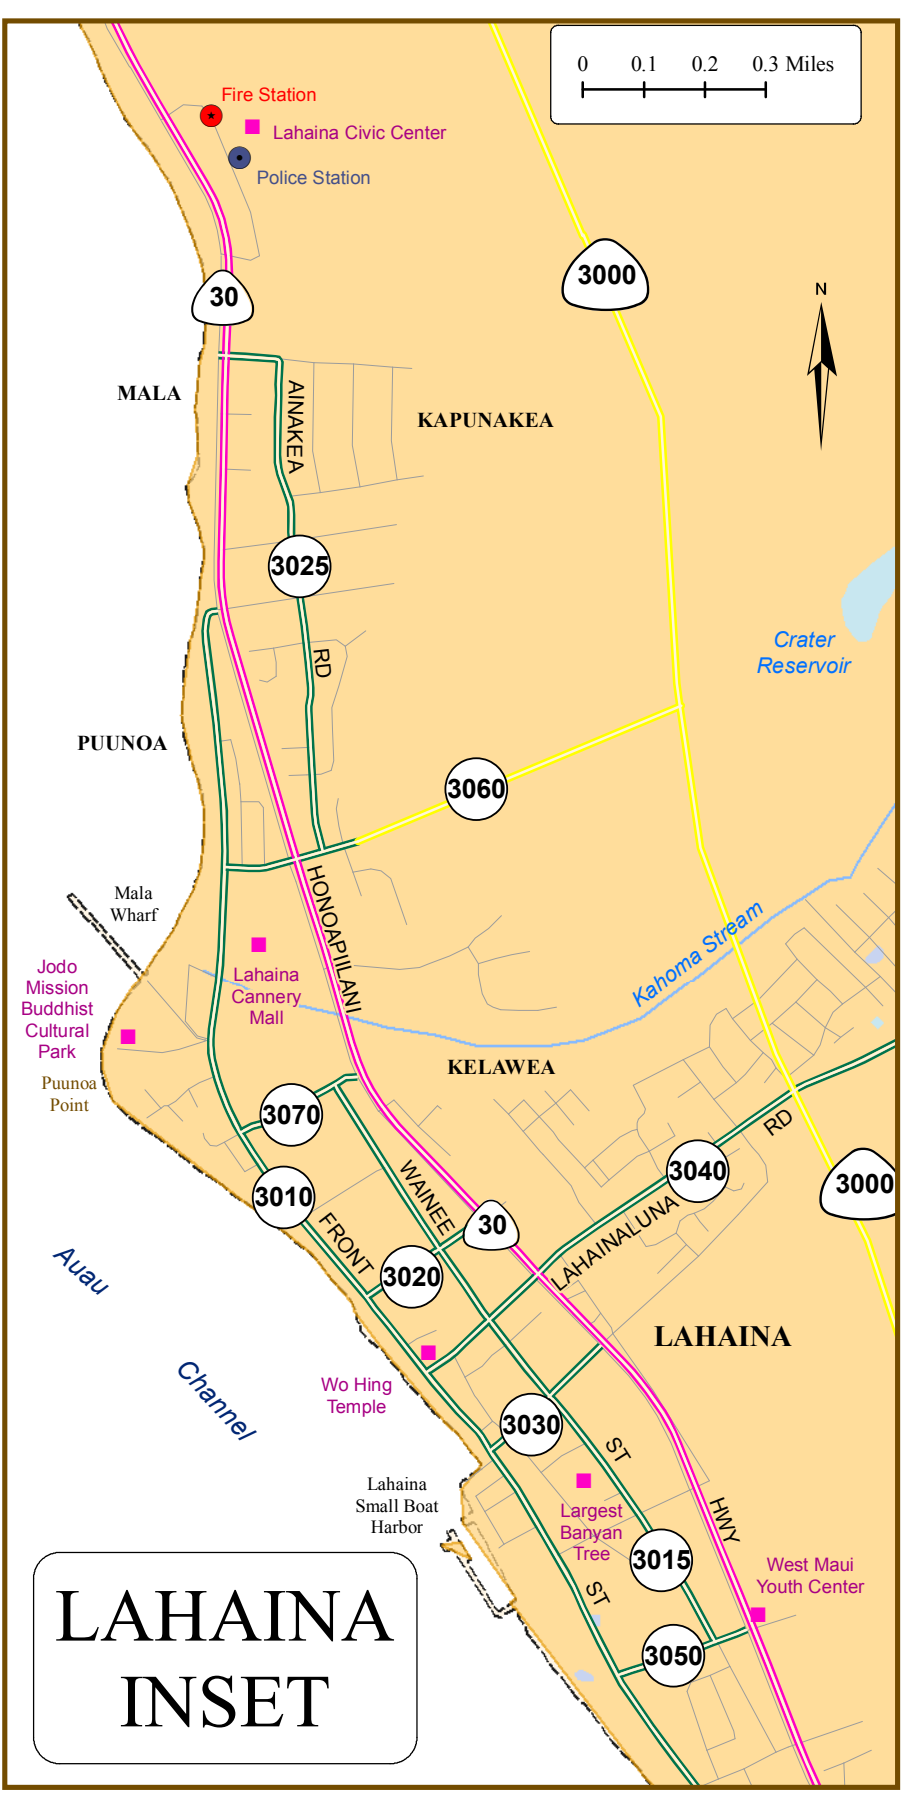

Mau

"The Valley Isle"

Map produced by Justin Pummell
 Date: August 2005
 Projection: Universal Transverse Mercator (Zone 4N)
 Datum: North American Datum of 1983
 Scale: 1:100,000

KAHULUI/WAILUKU INSET